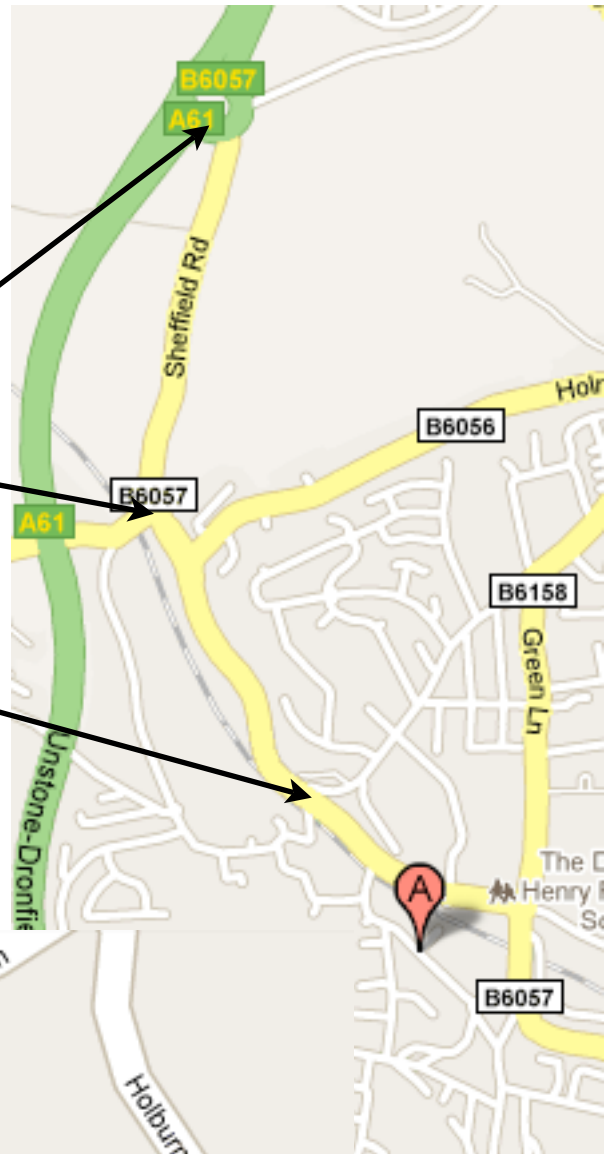

How to get to the NorthStarUK offices

Our address is NorthStarUK, c/o 4 Lea Road, Dronfield, Derbyshire, S18 1SB

From A61 junction with B6057 (North of Dronfield)

1. At the roundabout, take the second exit, signposted towards Dronfield (B6057)
2. At traffic lights, continue straight on the B6057
3. At the mini-roundabout, continue straight on the B6057
4. Take the next turning on the right onto Lea Road.
5. The Oaks is on your left just after the turning onto Church Street.

There is plenty of parking at the back of the church which can be accessed by driving down the lane before the church.

If travelling by train, leave the station by walking up the ramp on the north-bound side of the track. Turn left onto Lea Road and the Oaks is 75 metres away on the right.

Railway Station

On arrival at the Oaks, come to the FRONT DOOR