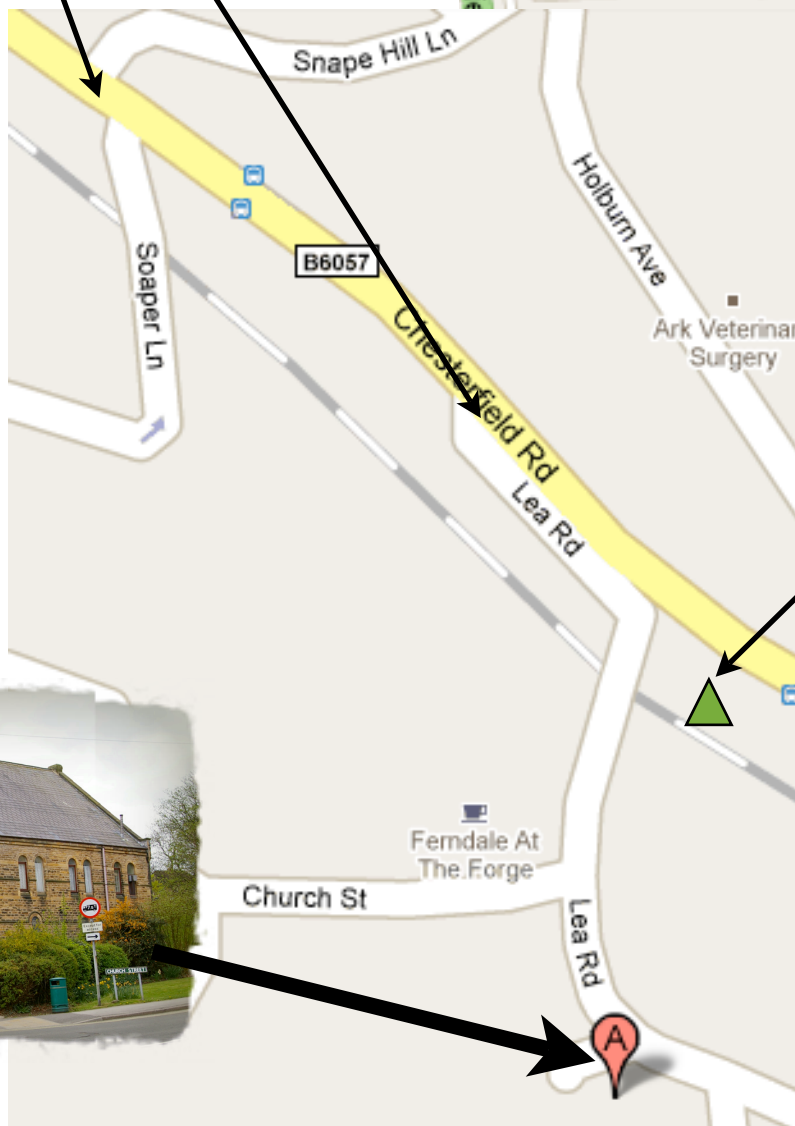

How to get to the NorthStarUK offices

Our address is NorthStarUK, c/o 4 Lea Road, Dronfield, Derbyshire, S18 1SB

From A61 junction with B6057 (North of Dronfield)

1. At the roundabout, take the second exit, signposted towards Dronfield (B6057)
2. At traffic lights, continue straight on the B6057
3. At the mini-roundabout, continue straight on the B6057
4. Take the next turning on the right onto Lea Road.
5. The Oaks is on your left just after the turning onto Church Street.

There is plenty of parking at the back of the church which can be accessed by driving down the lane before the church.

If travelling by train, leave the station by walking up the ramp on the north-bound side of the track. Turn left onto Lea Road and the Oaks is 75 metres away on the right.